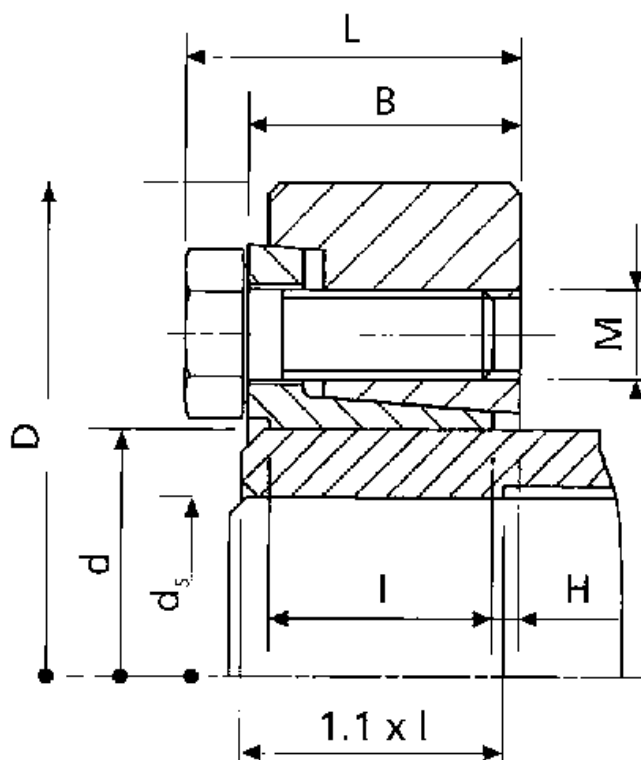

Article number: 437900120

Description: Rota-fix shaft-hub connection SA 120

## Measures

B mm	= 53.0
d H8 mm	= 120
D mm	= 197.0
ds mm	= 85
F kN torque	= 294
H	= 5.0
I mm	= 45.0
L mm	= 61.0

M mm	= M12
T N m torque	= 12500
Ts N m bolt tightening torque	= 100